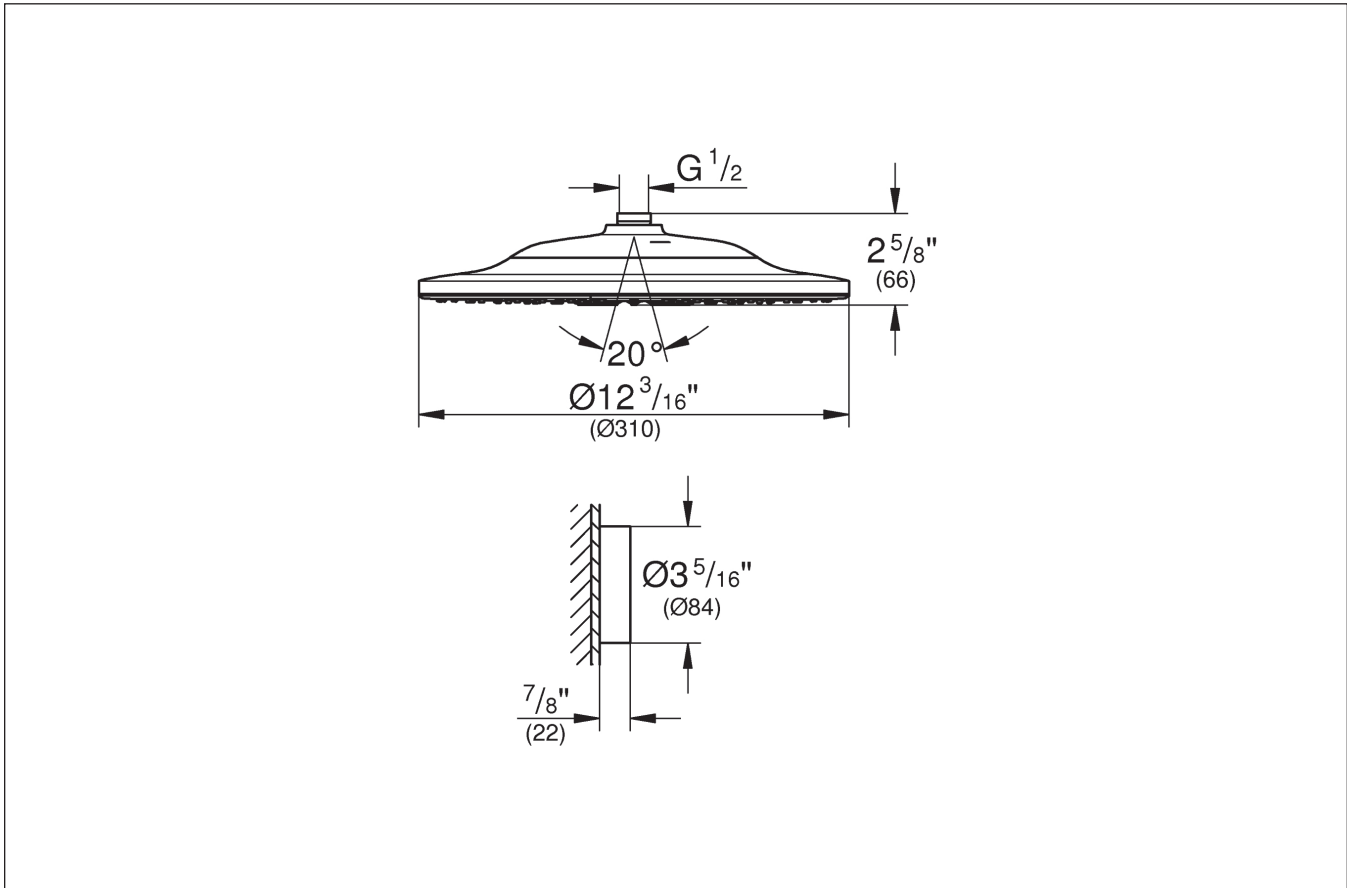

TECHNICAL DATA:

GPM (Min)-GPM (Max)

1.75 GPM

Tel: 1.630.582.7711 Fax: 1.630.582.7722

We reserve the right to make revisions without notice to product specifications.

For the most current Specification Sheet, go to www.grohe.us.

03-03-2020

PART OF **LIXIL**